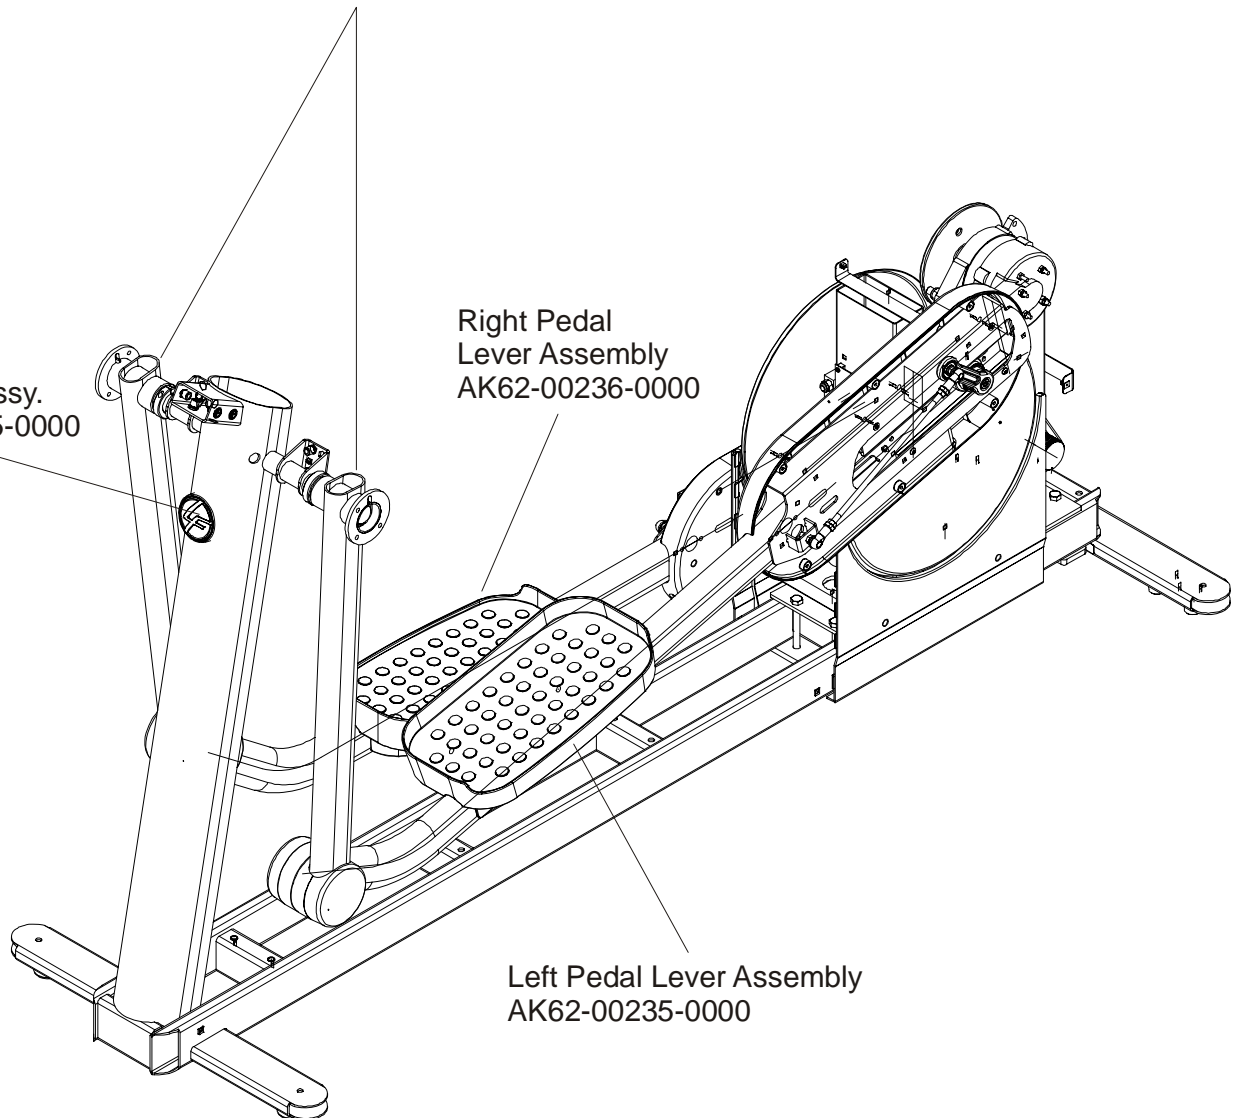

ARCTIC SILVER 95XW
Rocker Arms & Pedal Levers

95XW-0XXX-02
S/N AWG100000 and up

Rocker Arms Kit
GK62-00002-0070
contents:
Rocker Arms (2)
Hardened Spacers (2)
Oilite Washers (2)
Retaining Rings (2)
Loctite 620
Alcohol pad

Rocker Arms
AK62-00002-0070
Shaft Collar w/Screws
OK61-01259-0000

LF Bug
Medallion Assy.
AK58-00245-0000

Right Pedal
Lever Assembly
AK62-00236-0000

Left Pedal
Lever Assembly
AK62-00235-0000